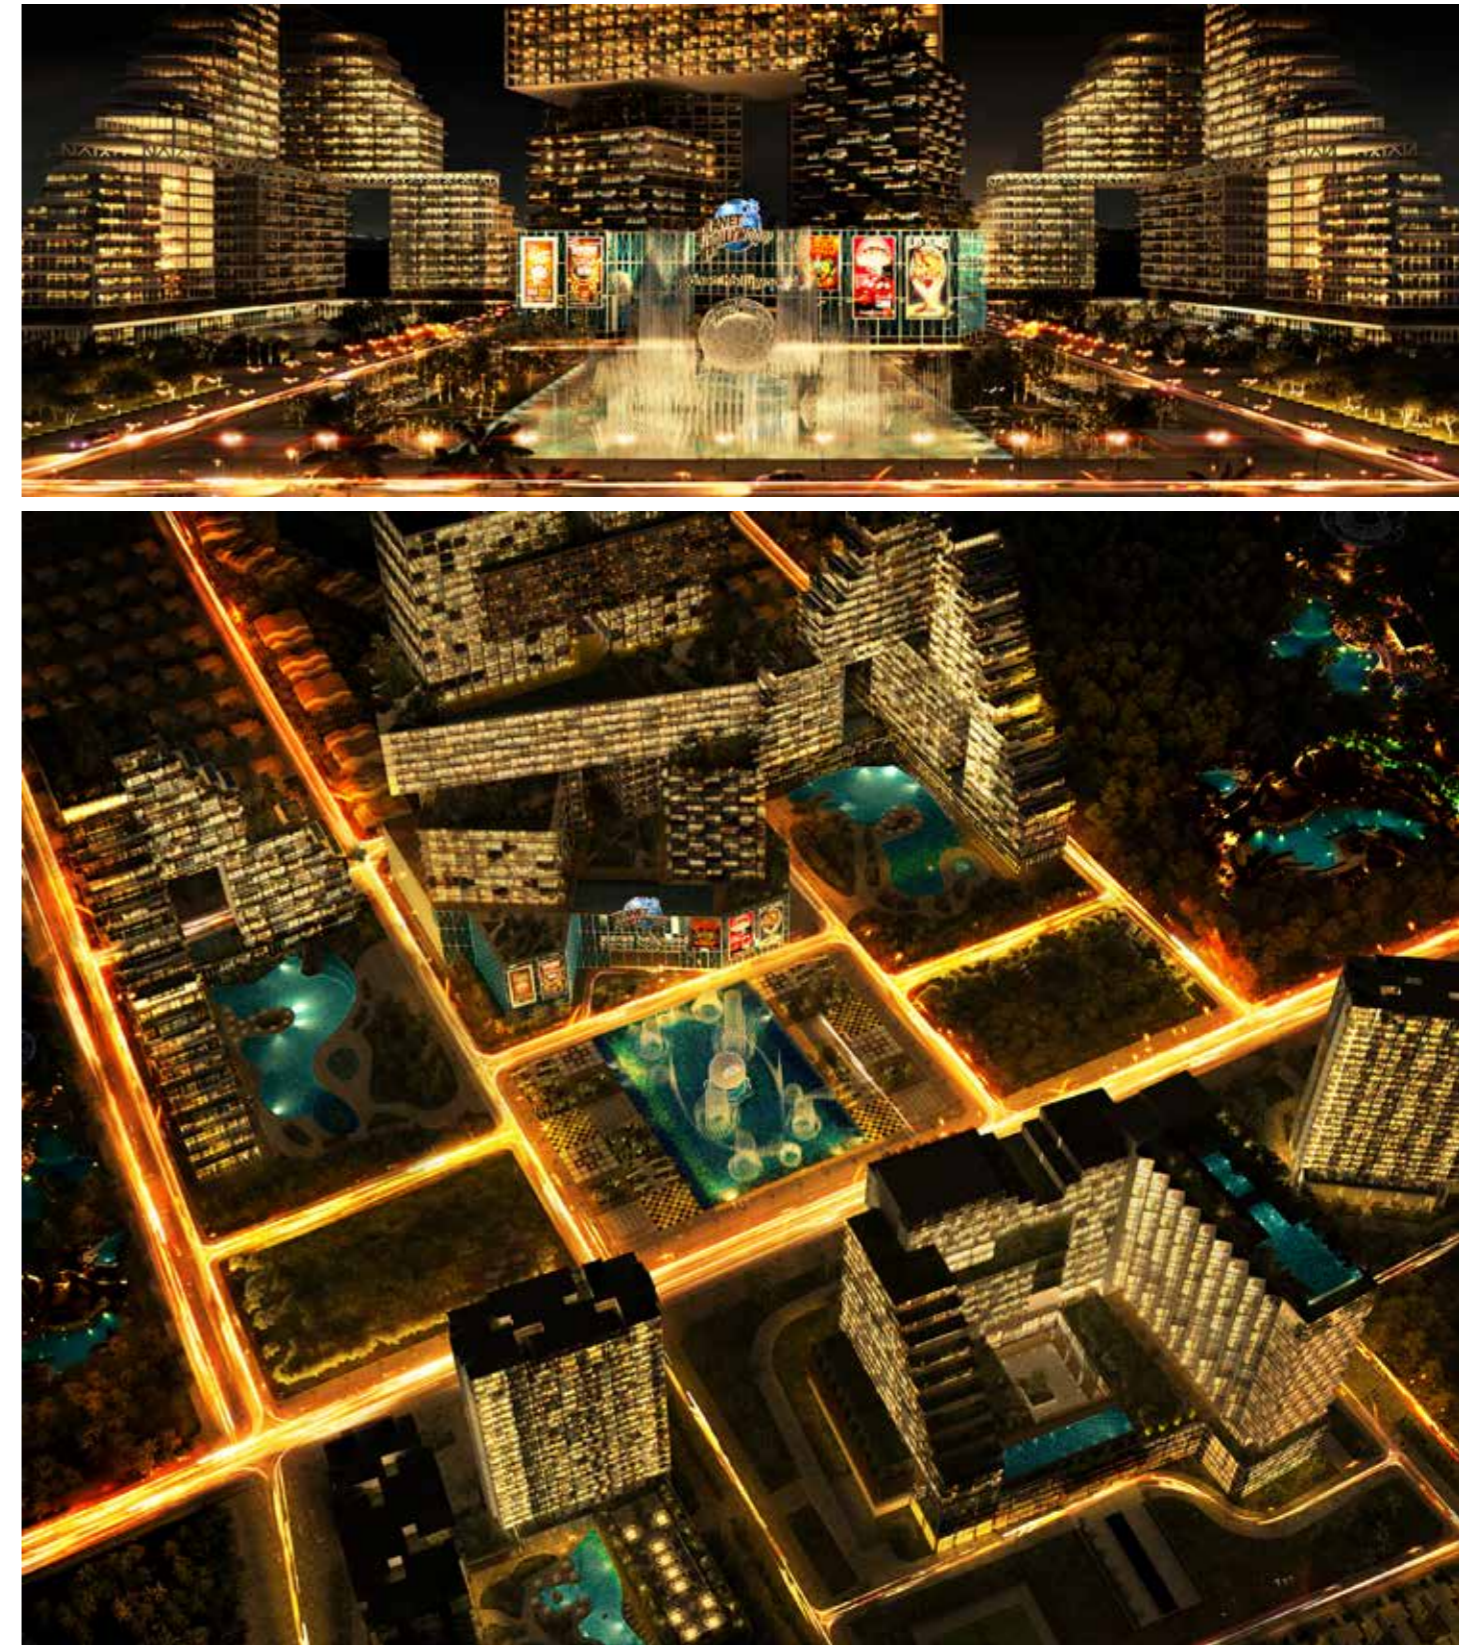

FOREST TOWER

Da Nang | Vietnam
Design of a casinò, hotel and resort development, 35 ha
Masterplan design scale 1:500