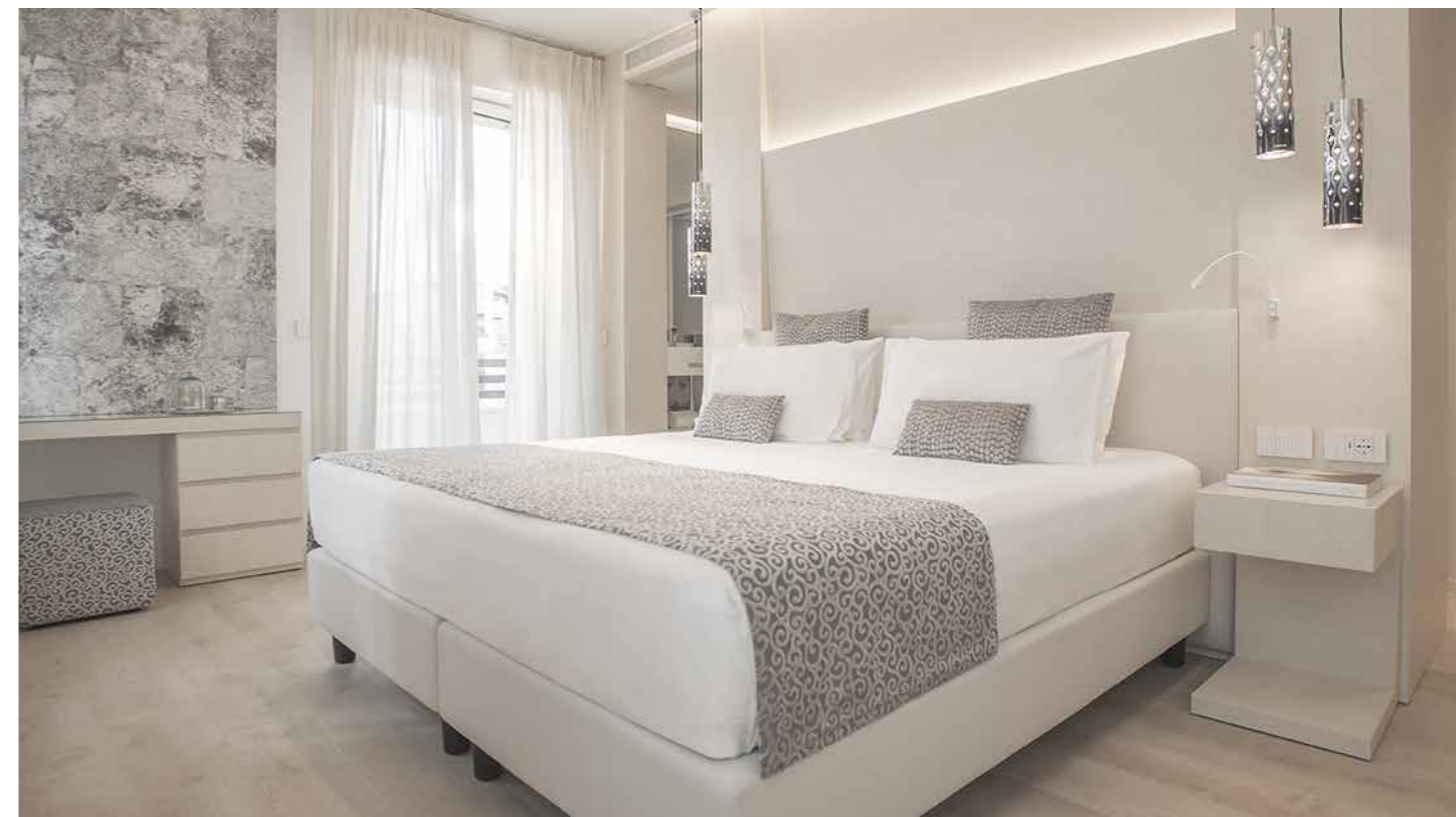

BELVEDERE HOTEL

Riccione - RN | IT
Design Concept Alessia Galimberti Studio
Architectural Project Studio Bizzarro & Partners