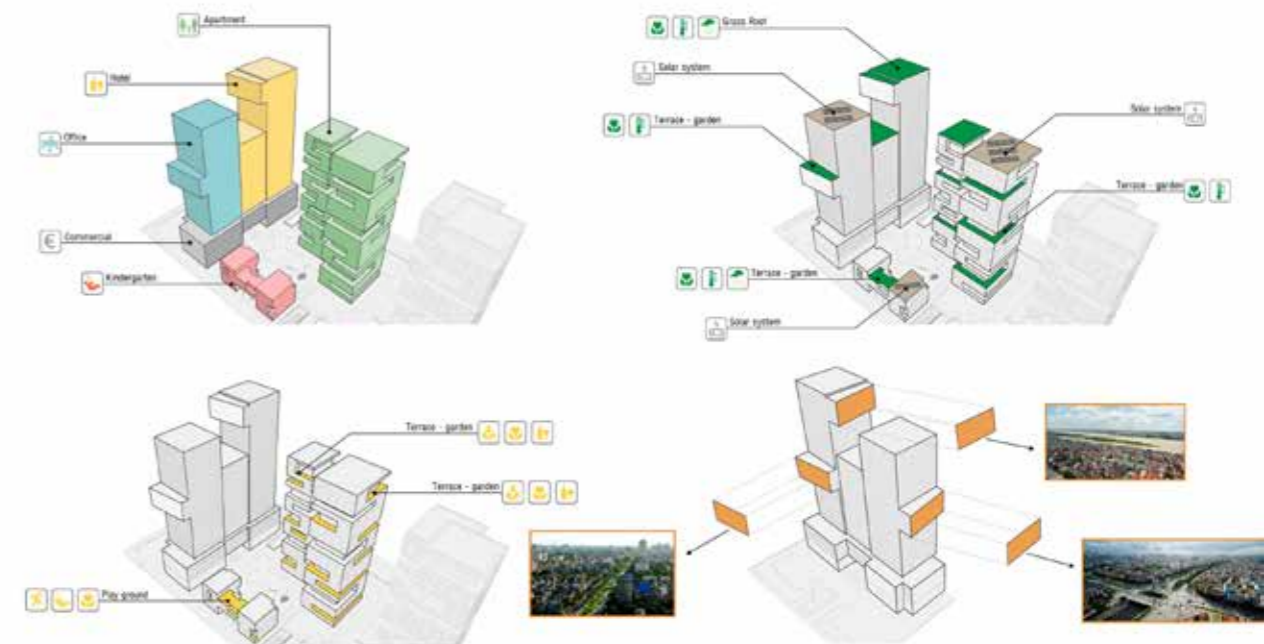

MINH KHAI CITY PLAZA

Hanoi | Vietnam
Design of a new residential community on 3,1 ha
Masterplan design scale 1:500