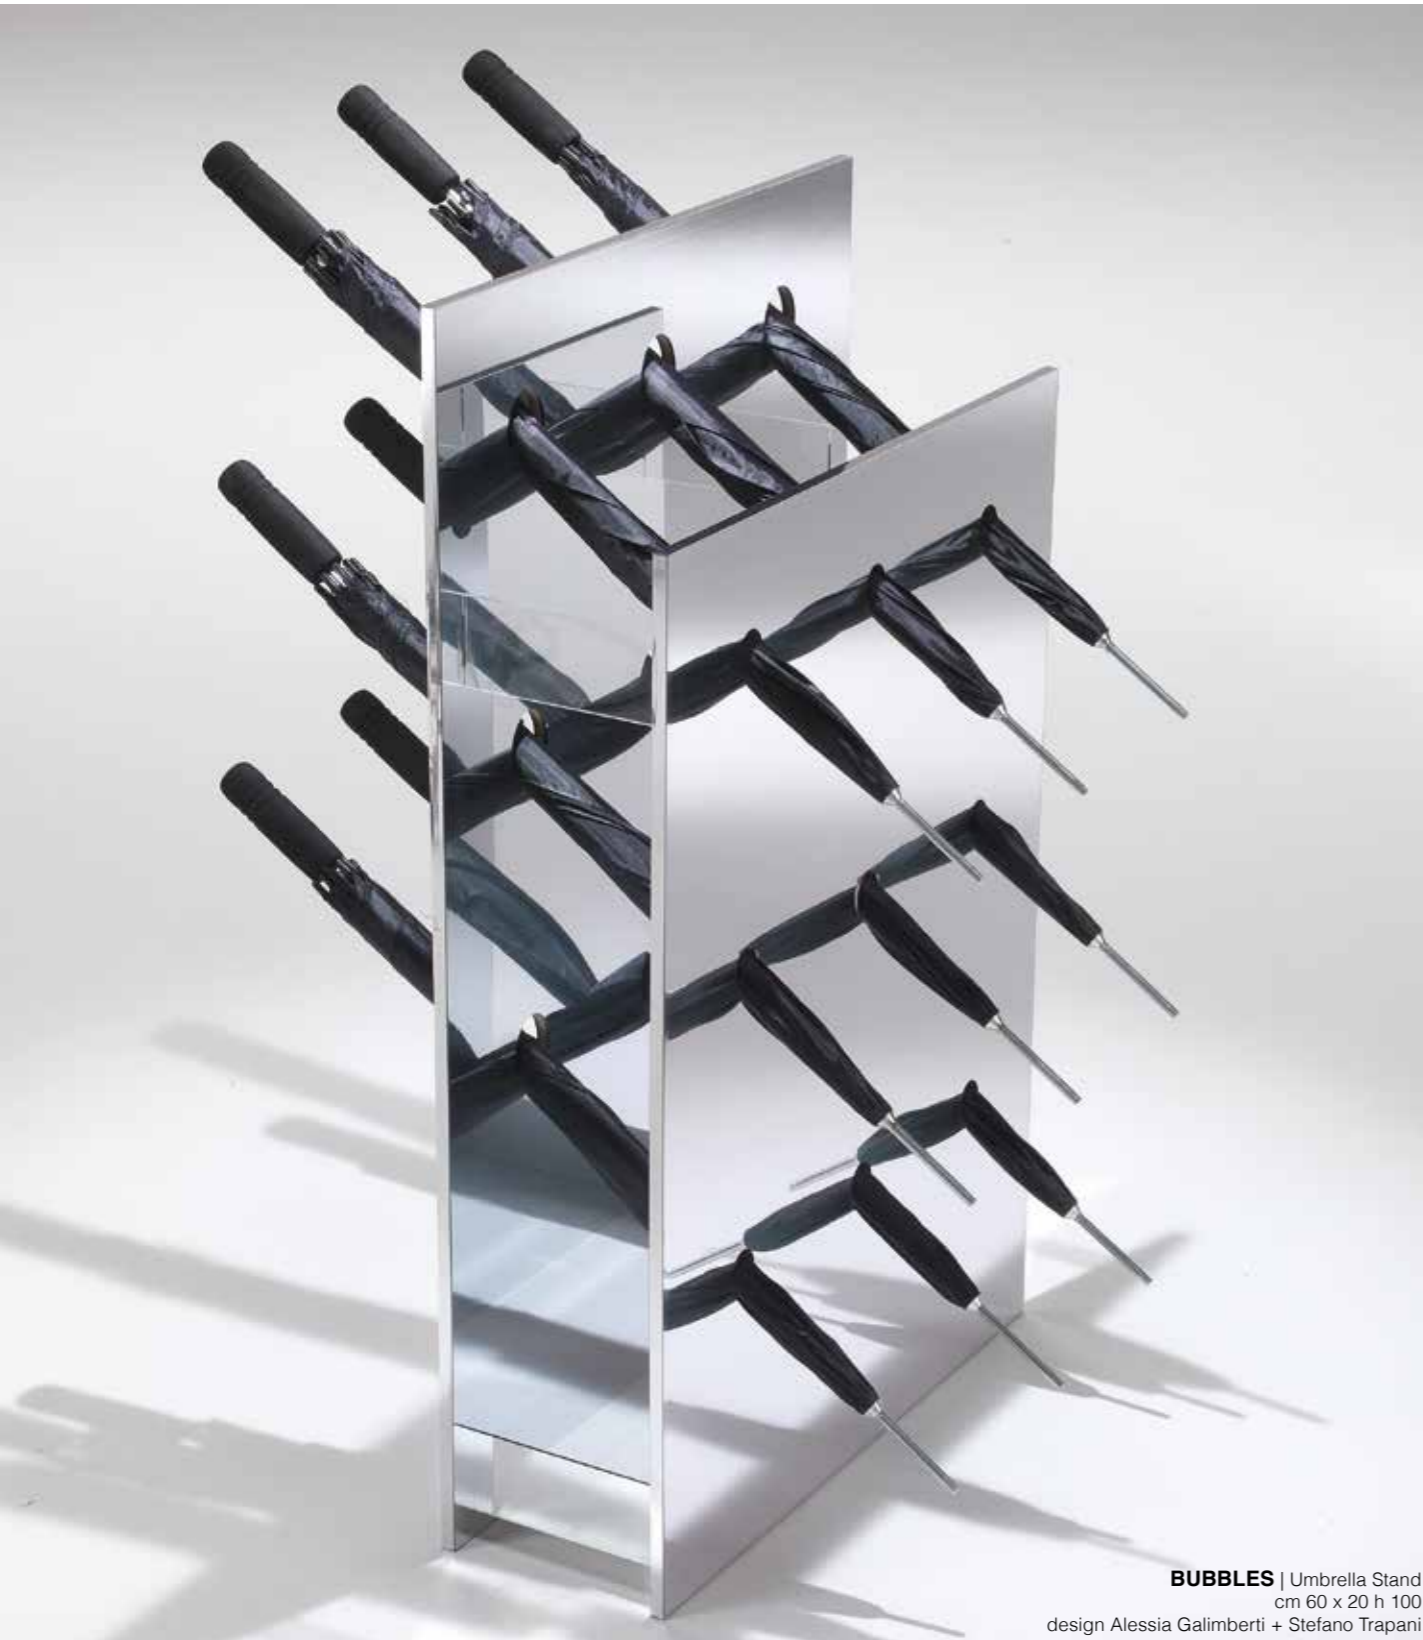

BUBBLES

Umbrella Stand | Alupanel

design Alessia Galimberti + Stefano Trapani

TIME OUT | MAMANONMAMA

Ashtray - Vase | Alupanel

design Alessia Galimberti + Stefano Trapani

BUBBLES | Umbrella Stand
cm 60 x 20 h 100
design Alessia Galimberti + Stefano Trapani