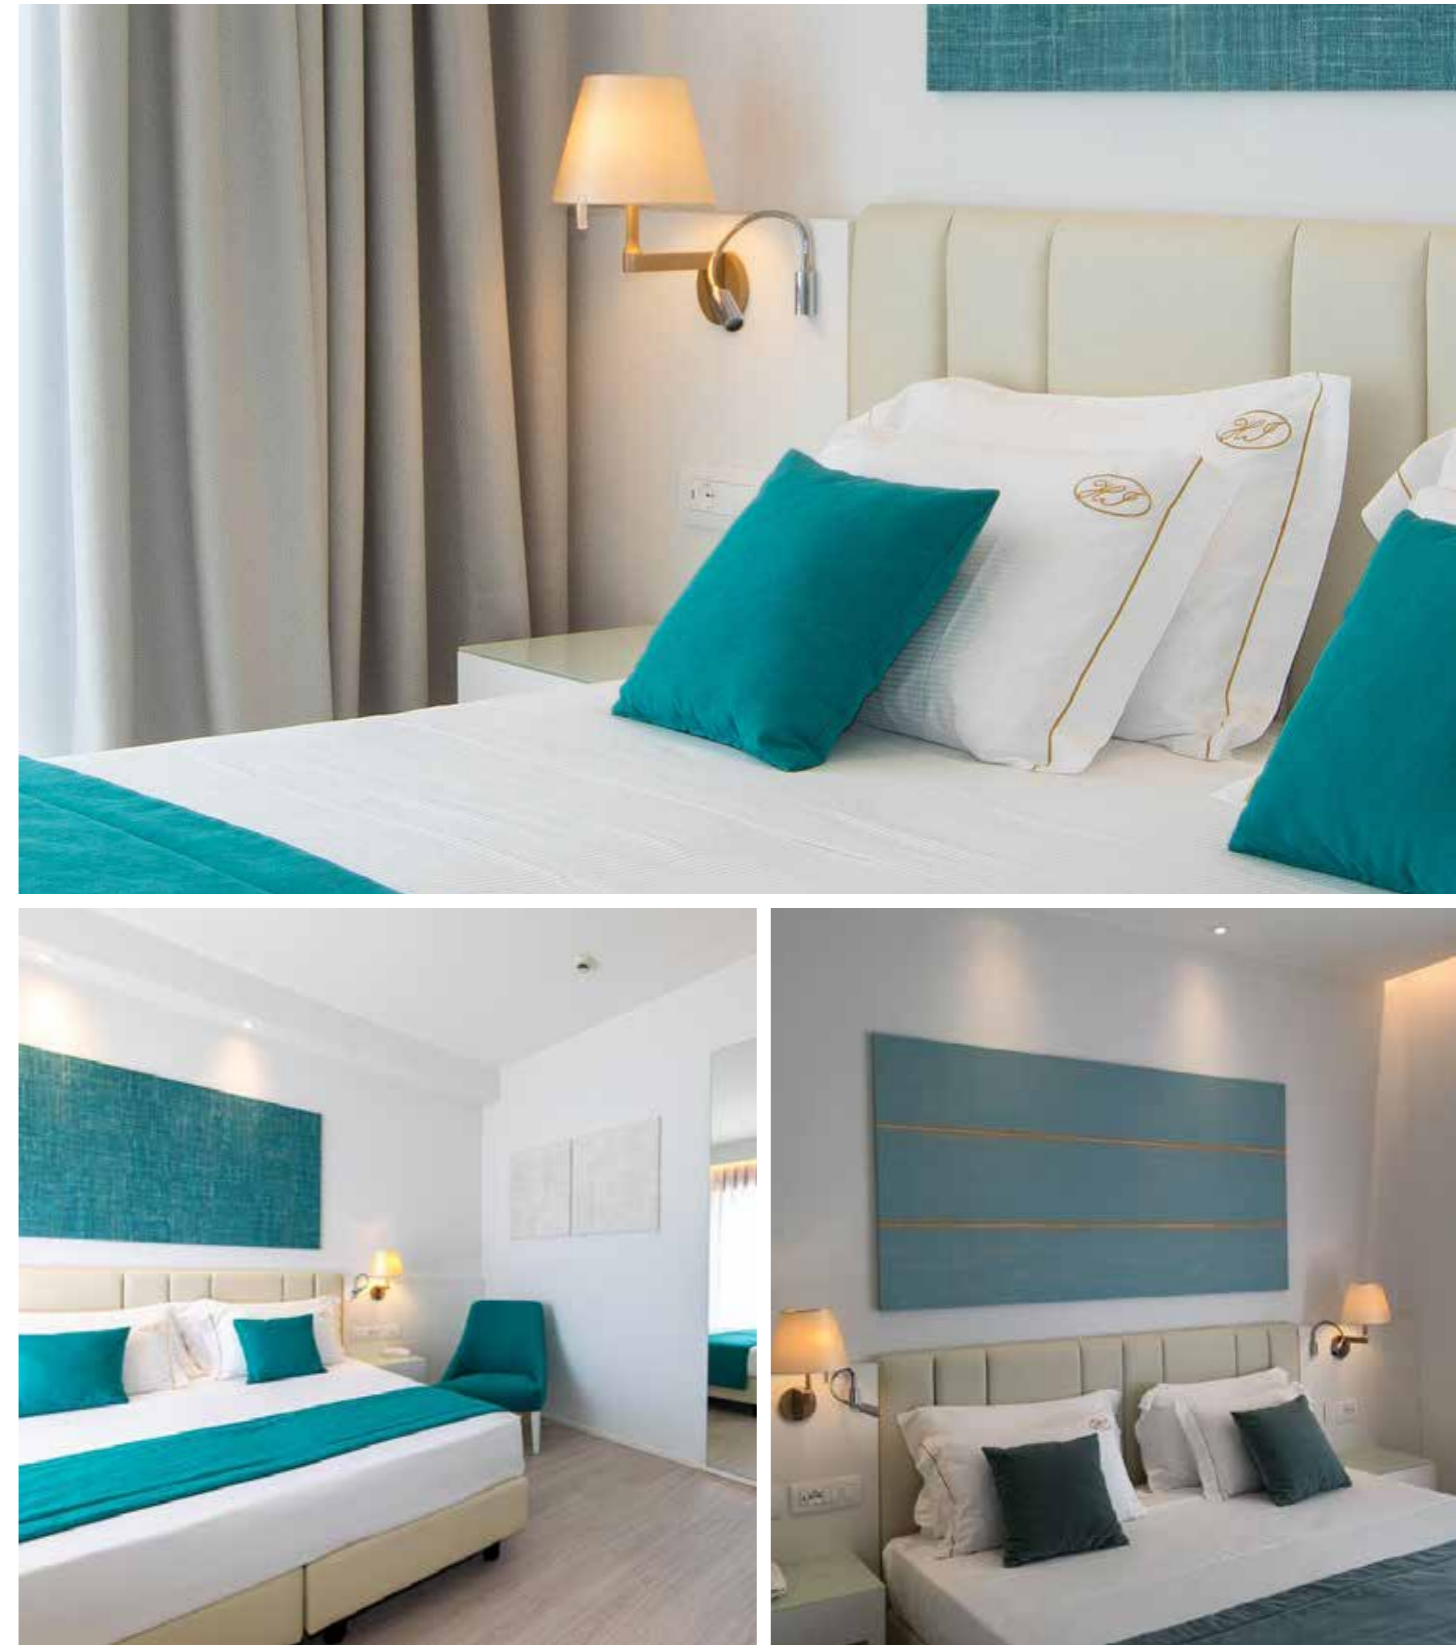

HOTEL IMPERIA

Jesolo - VE | IT
Design Concept Alessia Galimberti Studio
Architectural Project Studio Bizzarro & Partners