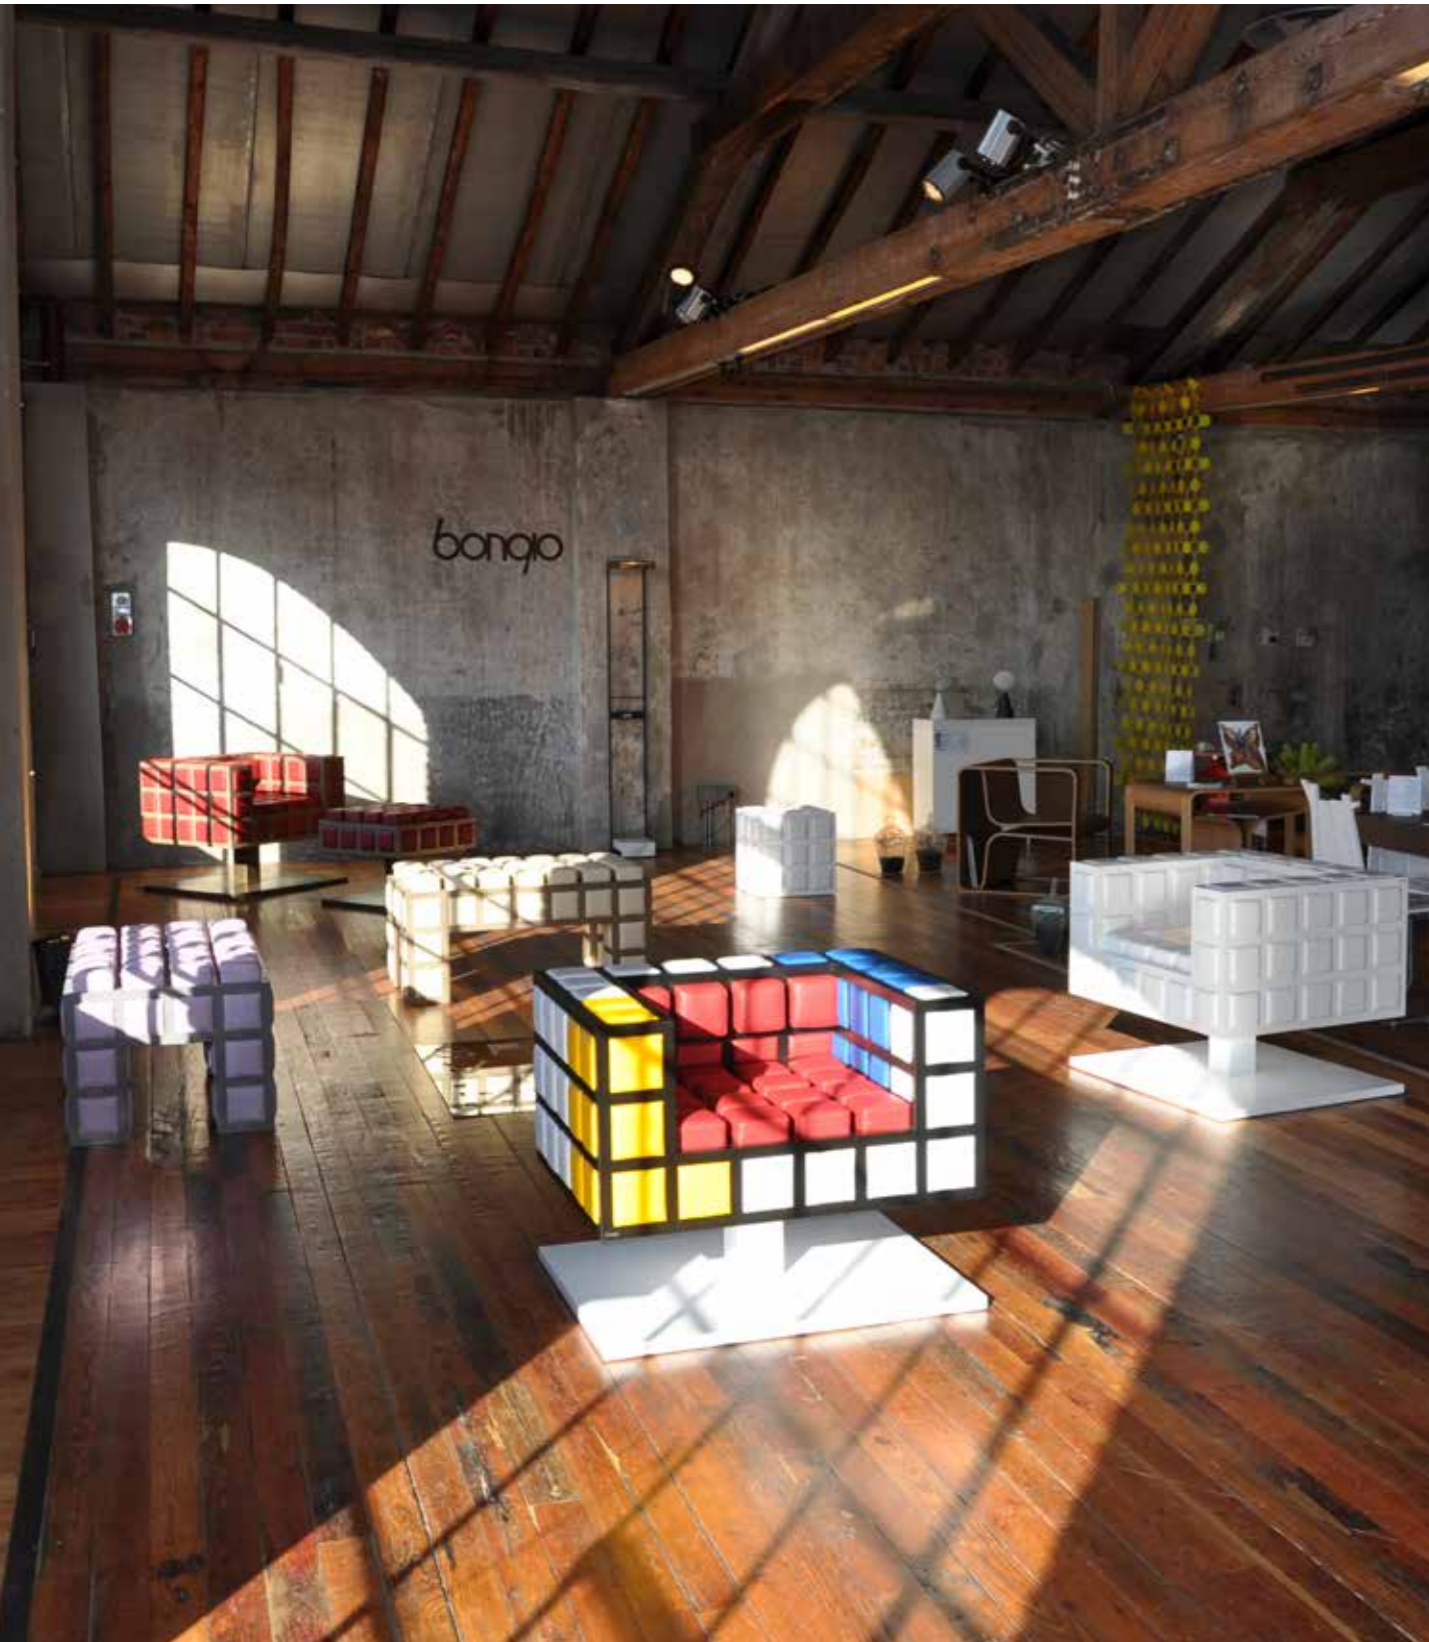

DNN DESIGN VIEW

MAD Mecente Area Design
Fuorisalone del Mobile 2013 - Milan | IT
East End Studios
Officine del Volo
DDN Design Diffusion
Exhibition & Art Direction Alessia Galimberti Studio

DNN DESIGN VIEW

MAD Mecente Area Design
Fuorisalone del Mobile 2013 - Milan | IT
East End Studios
Officine del Volo
DDN Design Diffusion
Exhibition & Art Direction Alessia Galimberti Studio