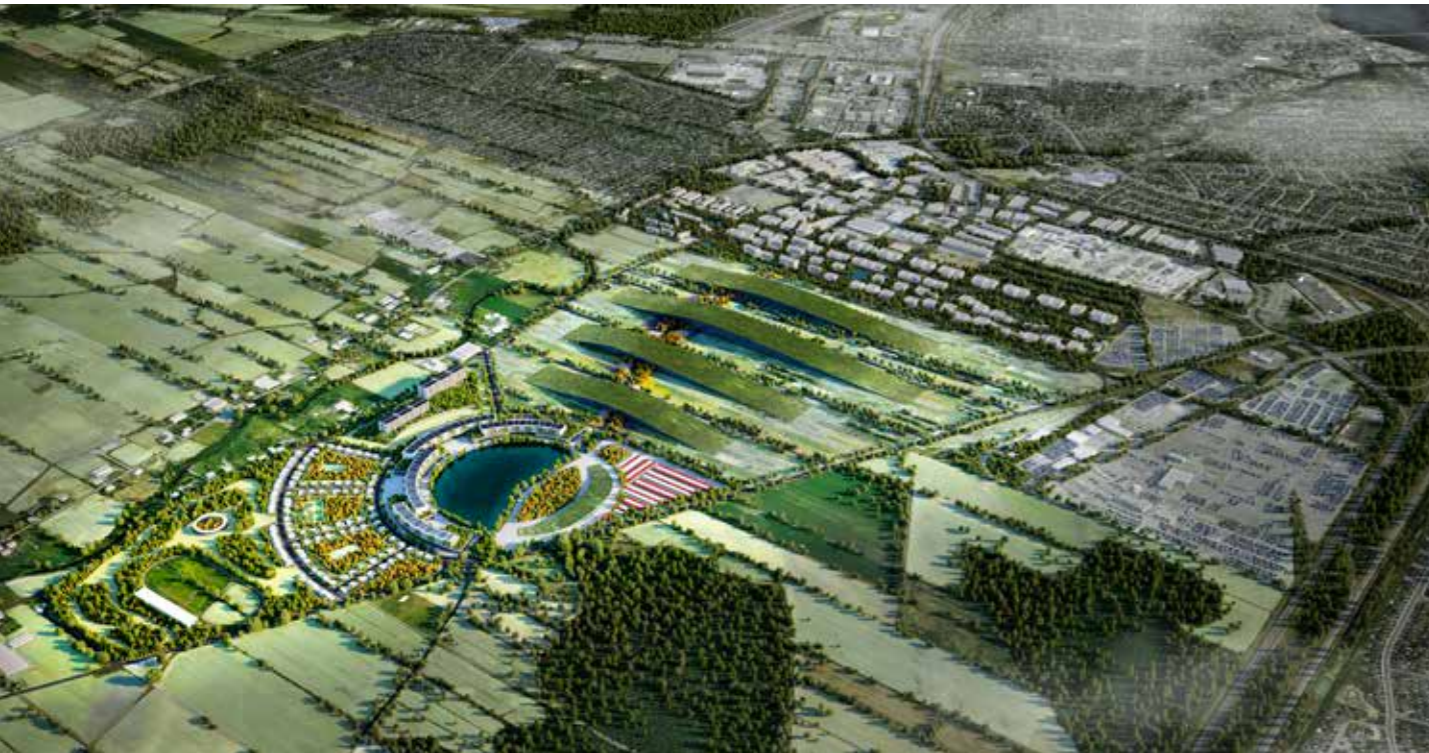

ST. EUSTACHE INNOVATION PARK

Montreal | Canada
Design of a green hi-tech village on a surface of 225 ha
Masterplan design scale 1:2000

Partnership