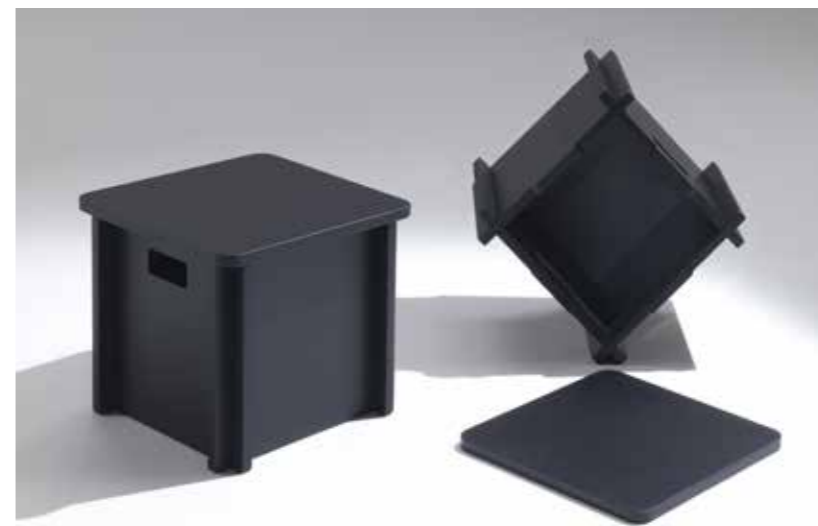

# PLAYWOOD

**Sofa | Valchromat**  
design Alessia Galimberti

**PLAYWOOD** | Sofa Bed  
cm 90 x h 200  
design Alessia Galimberti

**PINOCCHIO** | Pouf  
cm 40 x 40 h 34  
design Alessia Galimberti

# STEP | KIT | PINOCCHIO

**Bookshelves - Storage System - Pouff | Valchromat**  
design Alessia Galimberti

**STEP** | Storage System  
cm 296 x 40 | h max 176 / h min 50  
Size of spaces  
cm 40 x 30 h 40  
design Alessia Galimberti