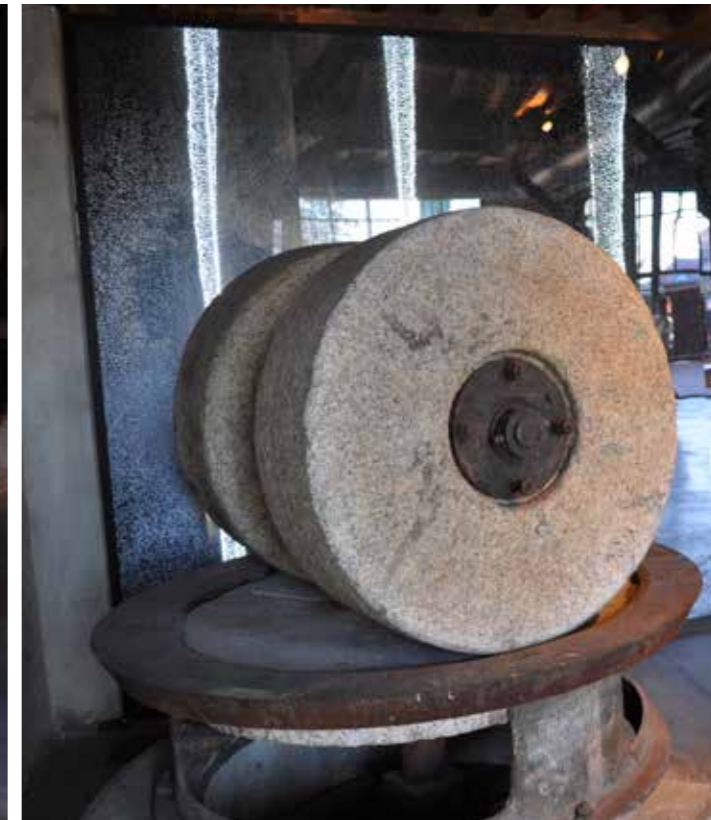

DNN DESIGN VIEW

MAD Mecente Area Design
Fuorisalone del Mobile 2013 - Milan | IT
East End Studios
Officine del Volo
DDN Design Diffusion
Exhibition & Art Direction Alessia Galimberti Studio

DNN DESIGN VIEW

MAD Mecente Area Design
Fuorisalone del Mobile 2013 - Milan | IT
East End Studios
Officine del Volo
DDN Design Diffusion
Exhibition & Art Direction Alessia Galimberti Studio